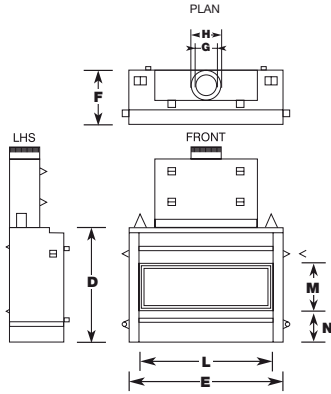

SPECIFICATIONS & CONSTRUCTION

NEW CONSTRUCTION

NOTE:
Plaster to run
beyond stud and
behind trim

NOTE:
Build base fit fire
and flue, frame
then plaster

Ensure unit is
positioned at
finished hearth
height.

	A	B	C	D	E	F	G	H	I	J	K	L	M	N	NG Mj/h	LP Mj/h	KW OUTPUT	STAR RATING* FROM TO	GPO REQ'D	VENTILATION
1000	960	1260	475	853	1160	415	100	180	50	100	50	1100	465	190	41	41	8.7	3.8* 4.7*	YES	NOT REQUIRED
1600	960	1860	475	853	1760	415	150	225	50	100	50	1700	465	190	51	51	10.3	3.2* 4.2*	YES	NOT REQUIRED