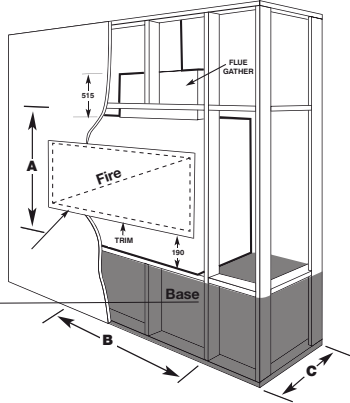

SPECIFICATIONS & CONSTRUCTION

NEW CONSTRUCTION

NOTE:
Plaster to run
beyond stud and
behind trim

NOTE:
Build base fit fire
and flue, frame
then plaster

Ensure unit is
positioned at
finished hearth
height.

	A	B	C	D	E	F	G	H	I	J	K	L	M	N	NG Mj/h	LP Mj/h	KW OUTPUT	STAR RATING* FROM TO	GPO REQ'D	VENTILATION
1000	960	1260	475	853	1160	415	100	180	50	100	50	1100	465	190	41	41	8.7	3.8* 4.7*	YES	NOT REQUIRED
1600	960	1860	475	853	1760	415	150	225	50	100	50	1700	465	190	51	51	10.3	3.2* 4.2*	YES	NOT REQUIRED