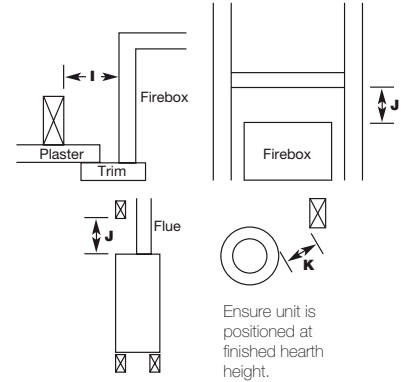

SPECIFICATIONS & CONSTRUCTION

NEW CONSTRUCTION

NOTE:
Plaster to run
beyond stud and
behind trim

NOTE:
Build base fit fire
and flue, frame
then plaster

Ensure unit is
positioned at
finished hearth
height.

	A	B	C	D	E	F	G	H	I	J	K	L	M	N	NG Mj/h	LP Mj/h	KW OUTPUT	STAR RATING* FROM TO	GPO REQ'D	VENTILATION
1000	960	1260	475	853	1160	415	100	180	50	100	50	1100	465	190	41	41	8.7	3.8* 4.7*	YES	NOT REQUIRED
1600	960	1860	475	853	1760	415	150	225	50	100	50	1700	465	190	51	51	10.3	3.2* 4.2*	YES	NOT REQUIRED