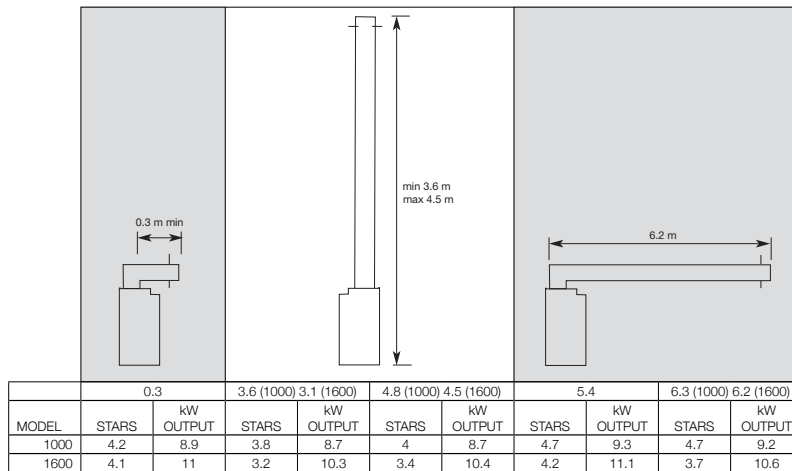

EXPANDED STAR RATINGS

Warranty: Provided your Real Flame Gas Fire is installed by a licensed Gas Fitter in accordance with our Installation Instructions and operated in accordance with our Operating Manual, your Firebox is warranted for ten years and all other parts for one year from date of purchase. Refer to our website or our Installation and Operating Manual for a comprehensive warranty.

Head Office/Factory/ Showroom

1340 Ferntree Gully Road
Scoresby VIC 3179
T 03 8706 2000

Showrooms

300 Swan St, Richmond, VIC
T 03 9428 4443

2a Gordon Ave, Geelong West, VIC
T 03 5229 0844

9 Lonsdale St, Dandenong, VIC
T 03 9702 4707

546 Pacific Hwy, Chatswood, NSW
T 02 8905 0189

36 Kareena Rd, Miranda, NSW
T 02 8513 6202

173-175 Magill Rd, Norwood, SA
T 08 8132 0371

46 Douglas St, Milton, QLD
T 07 3368 2011

47-53 McDonald St East, Osborne Park, WA
T 08 9444 9900

88 Wollongong St, Fyshwick, ACT
T 02 6280 552

Available from